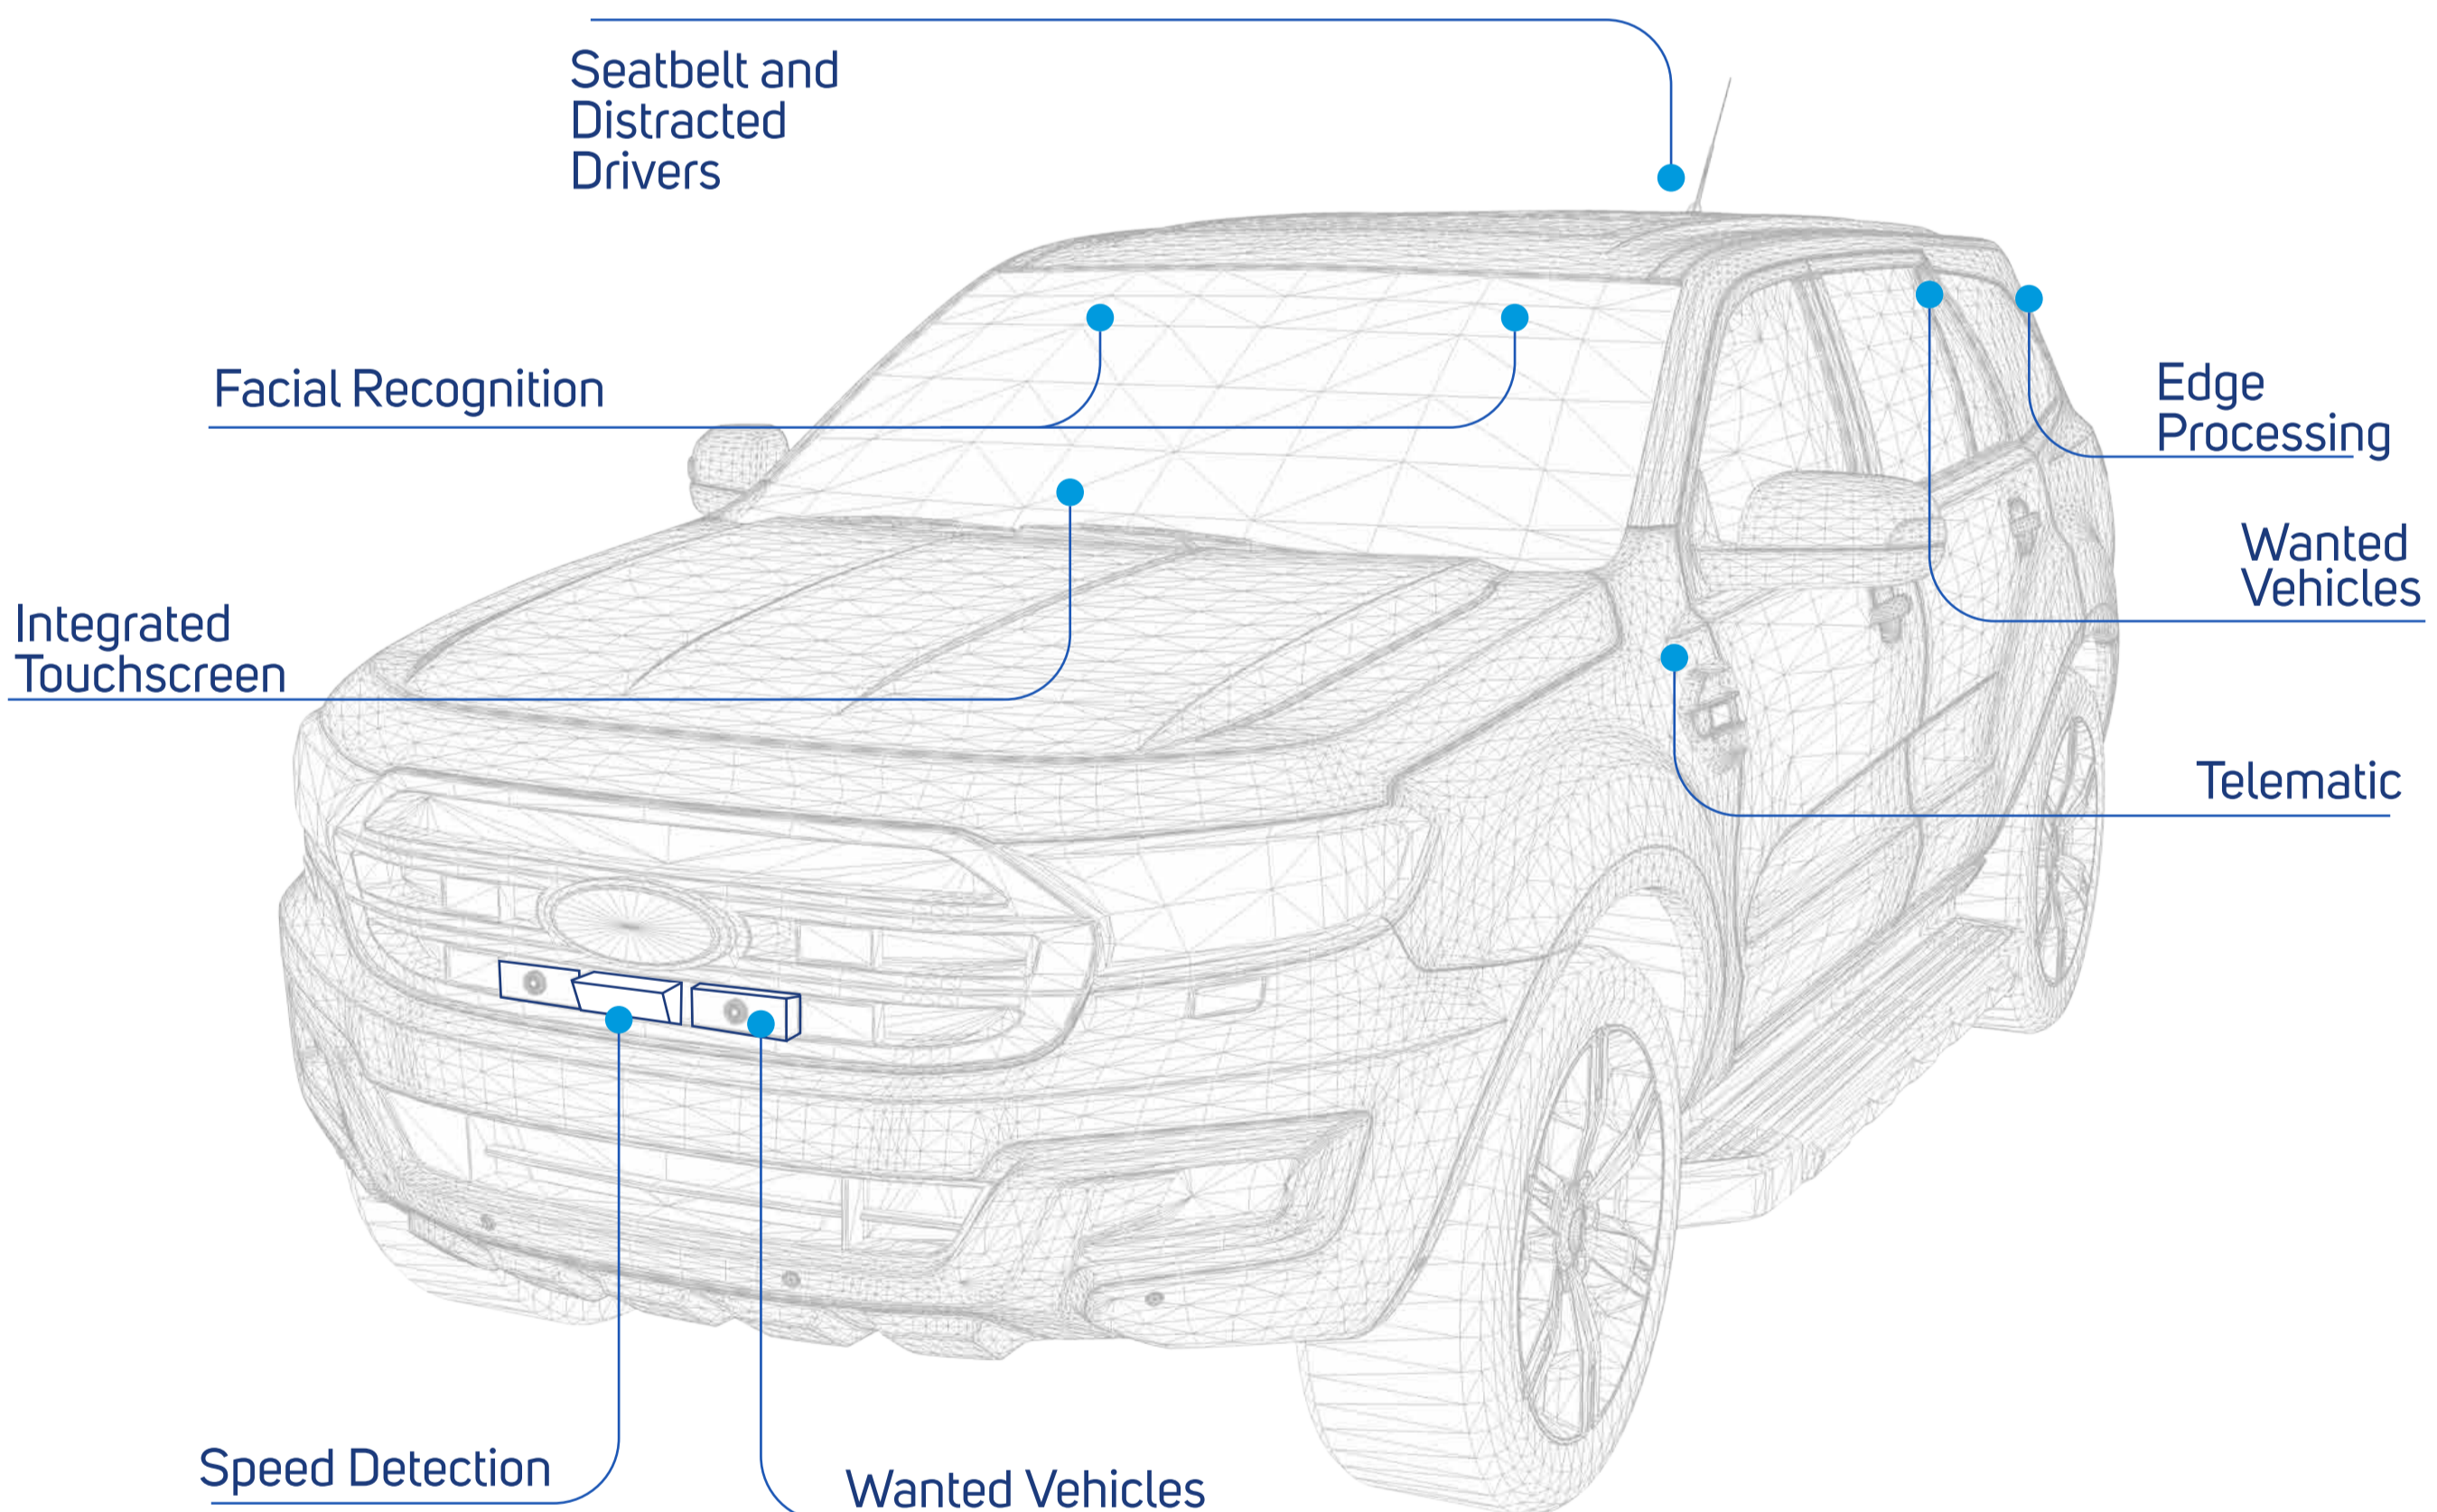

Launching New Products

Smart Parking Solution to increase the efficiency of paid parking enforcement & operation using connected vehicles and fixed machine vision cameras

As part of Tatweer's relentless endeavors to provide smart solutions and innovative services to our customers, we implemented **Smart Parking Solution** to facilitate the circulation of vehicles within controlled parking areas. The offered solution includes a central operation platform integrated with different system components, fixed ANPR cameras and inspection vehicles to capture plates with high accuracy aiming to digitize, automate, and improve paid parking across the emirate.

In-Vehicle embedded system & dashboard

Backoffice Monitoring & Violation Processing

ANPR Camera (Exit / Entry)

Reserved Parking Detection

Undercover Police Patrol a new law enforcement product that reduces crime, increase road safety, and empower law enforcement agencies.

Tatweer unveiled a new innovative product for law enforcement "**Undercover Police Patrol**" to prevent crime, increase road safety and empower law enforcement agencies by outreaching the police patrols in all roads, including the use of undercover officers.

Our under-cover Patrol consist of the following components:

- Supports both moving and stationery operations
- Camera & LiDAR wide coverage up to 9 lanes
- Long detection range, up to 30m ahead
- High accuracy of speed detection and ANPR
- Vehicle classification and traffic counting
- Support different type of vehicles
- IR, Day and night time support
- Different weather conditions